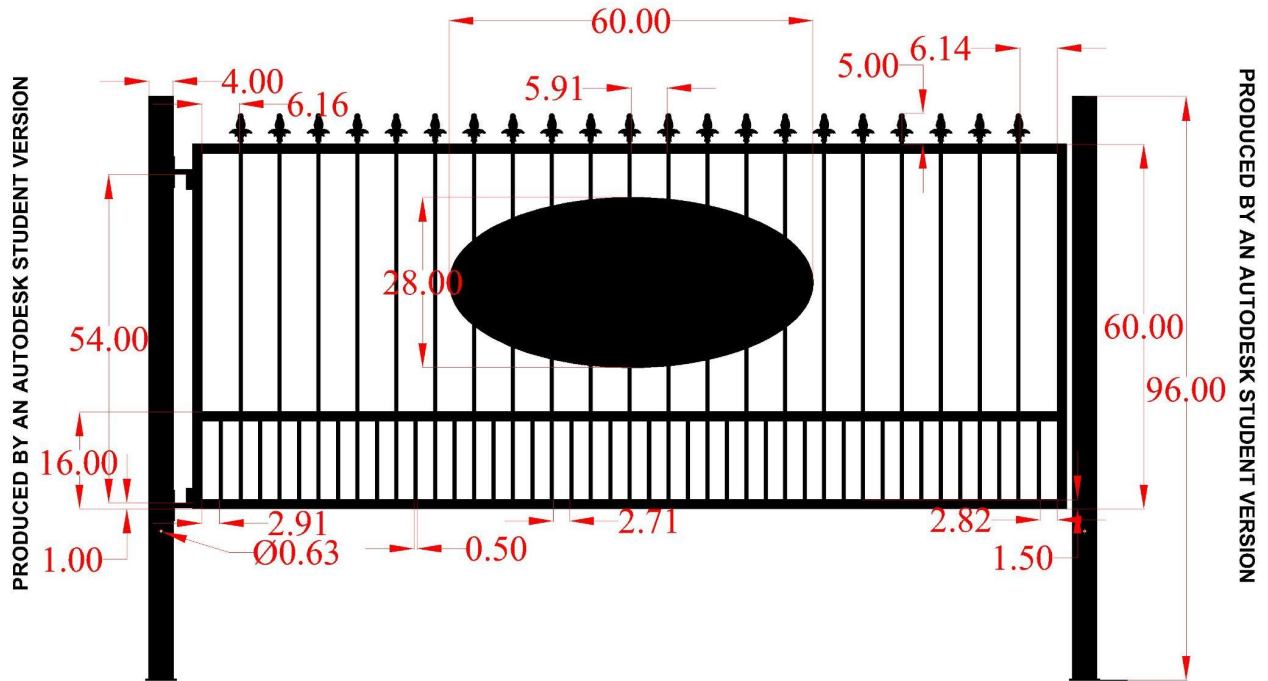

PRODUCED BY AN AUTODESK STUDENT VERSION

DAKOTA 12'

PRODUCED BY AN AUTODESK STUDENT VERSION