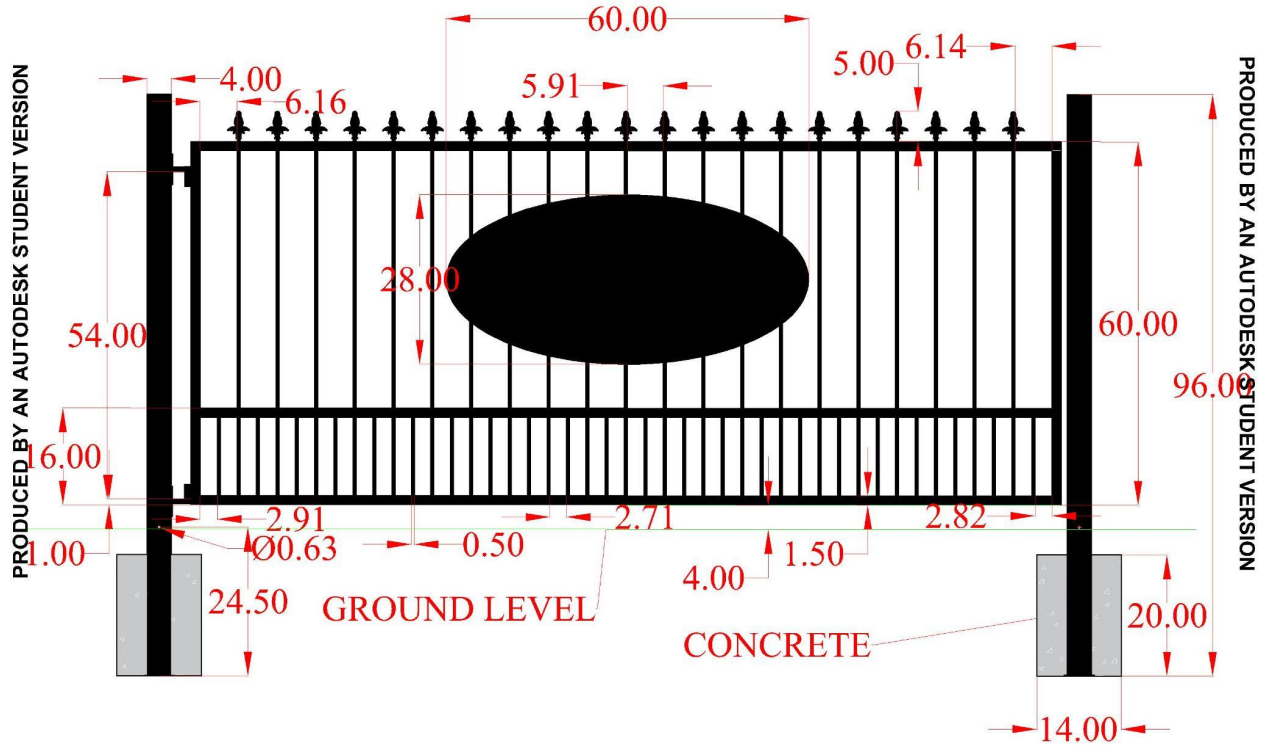

PRODUCED BY AN AUTODESK STUDENT VERSION

DAKOTA 12'

PRODUCED BY AN AUTODESK STUDENT VERSION